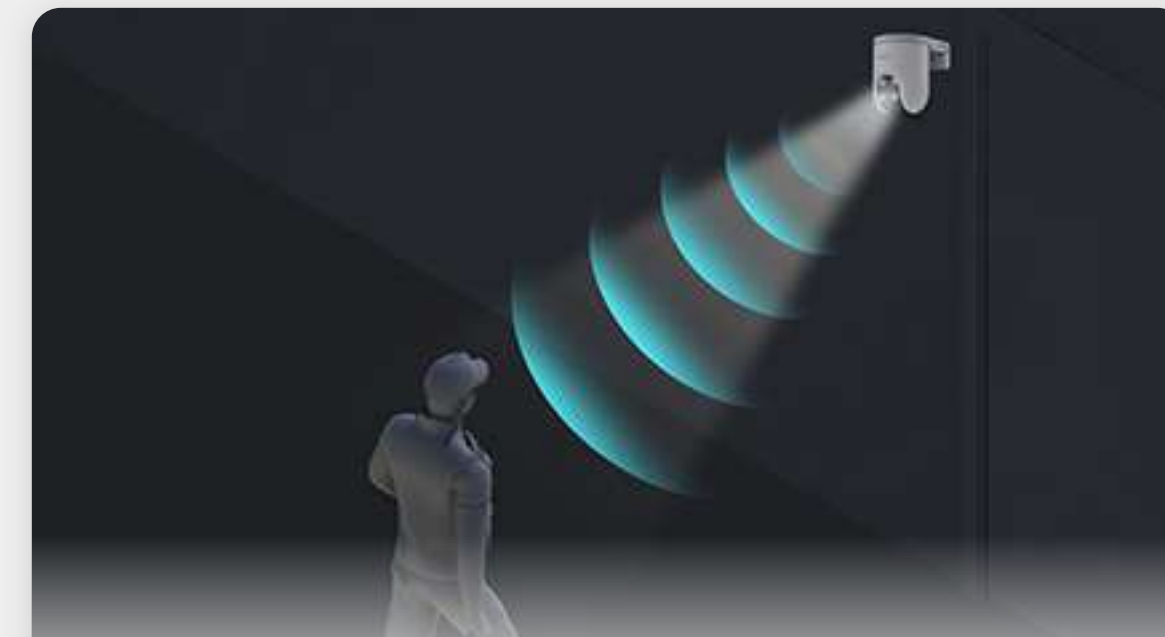

Use active defense to deter

Upon detection of intruders, the camera will set off a loud siren and flash four flash dazzling spotlights¹ to let the invited strangers know they have been detected.