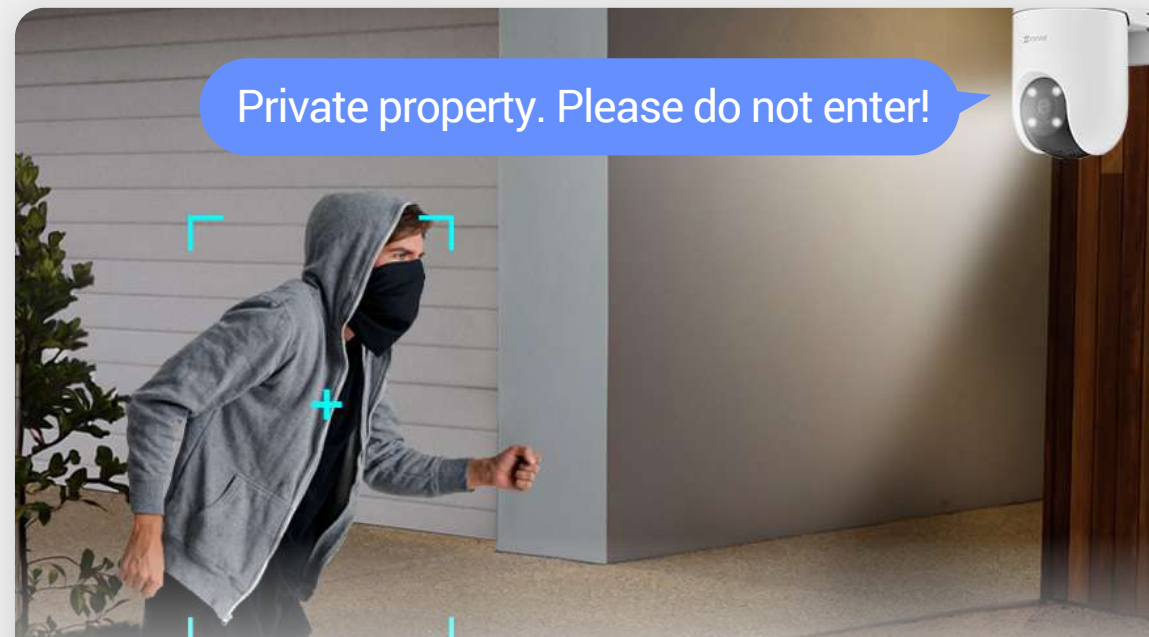

- **Black-and-white night vision**

If you don't want the lighting to disturb your neighbors, just go with the infrared night vision by changing on the EZVIZ App.

- **Smart night vision**

Or, let the camera decide. In smart mode, the camera will automatically light up the environment upon detection of human motion.

### Install easily, with a detachable design

The camera detaches the mounting base from its main body, so you don't need to hold the whole device while finding the best installation spot.