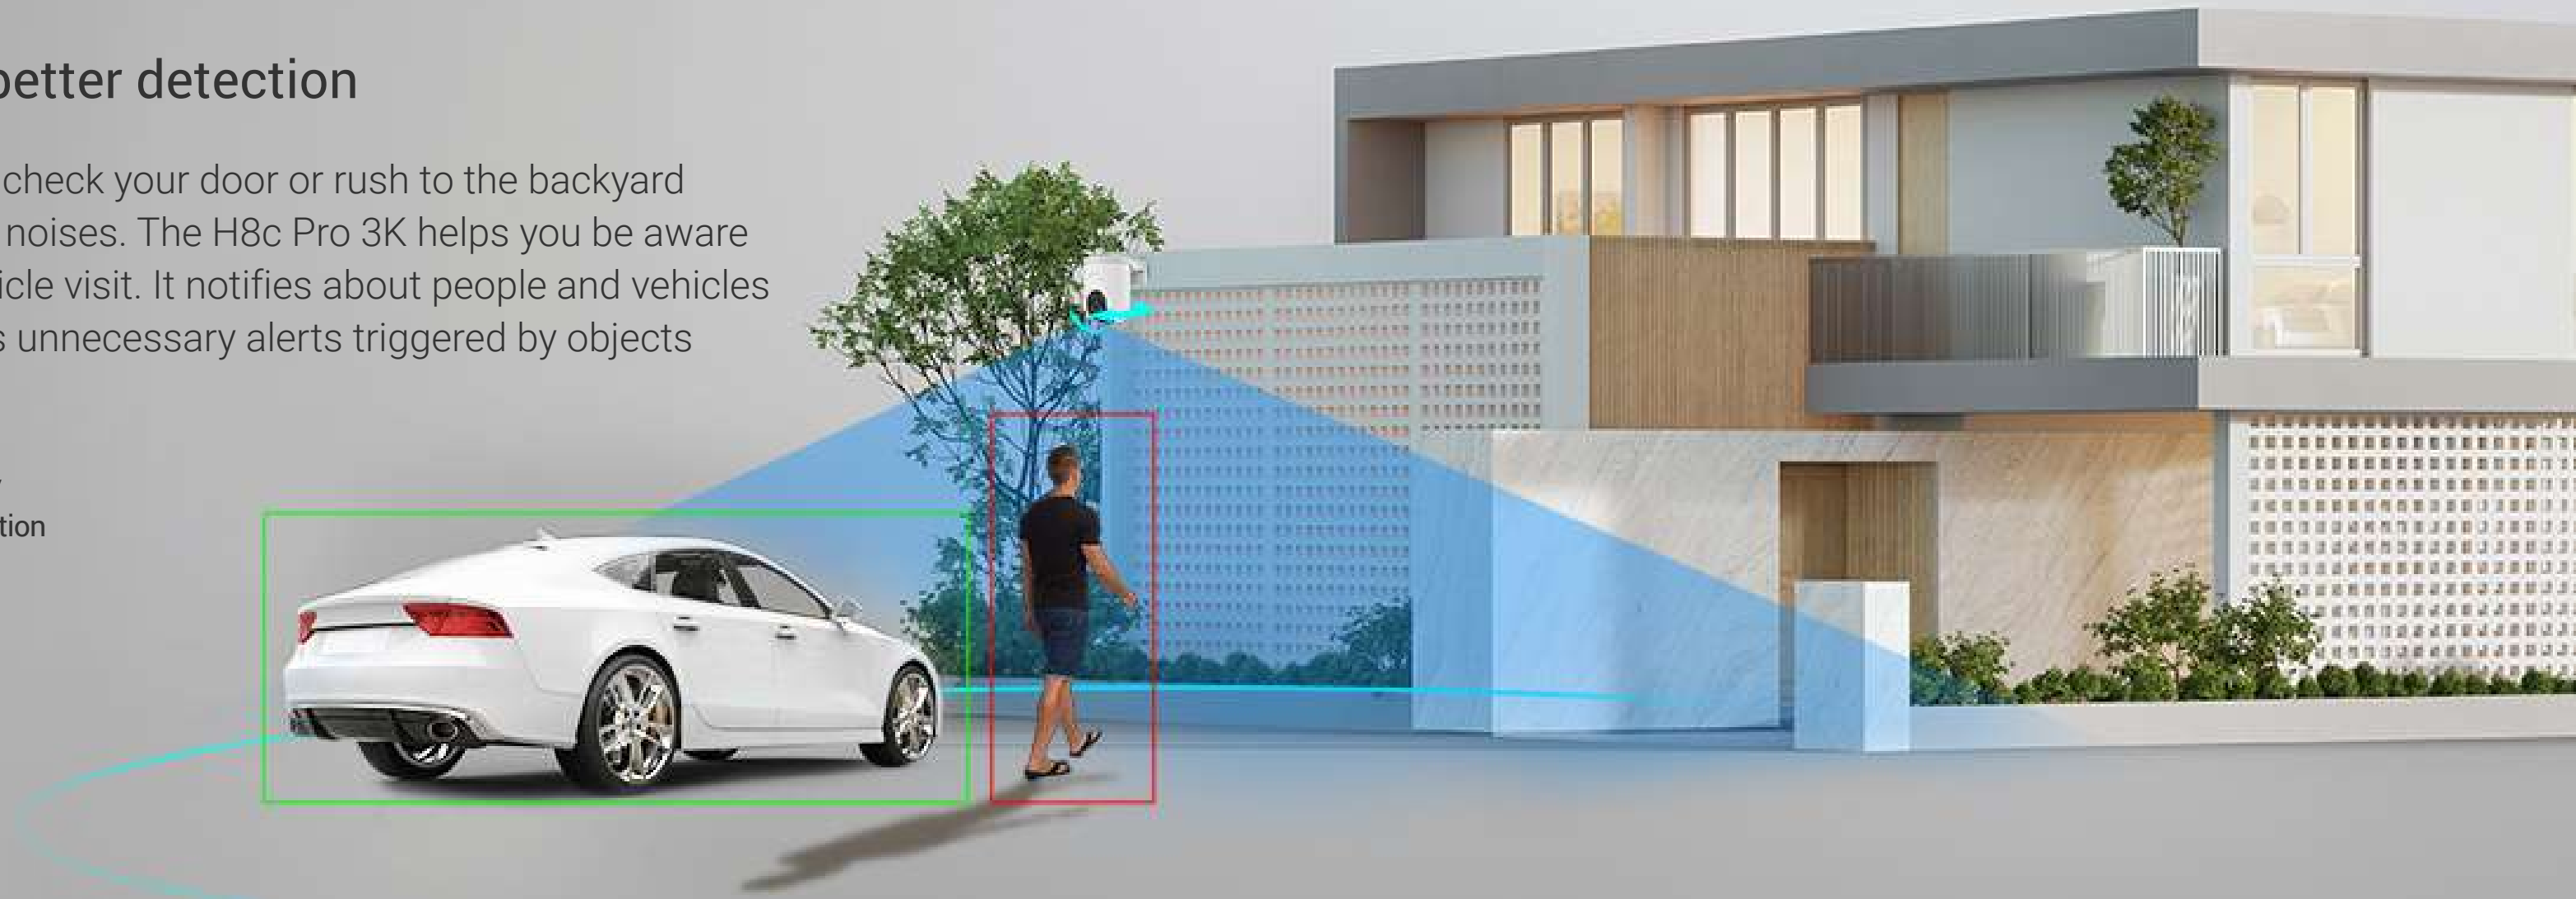

### Every detail counts, all-round protection matters

Experience enhanced outdoor security with the H8c Pro, which offers exceptional, vivid 360-degree video in 3K to ensure no detail on your property goes unnoticed, from day to night. Thanks to its advanced auto-zoom tracking feature, the H8c Pro 3K pans and tilts to capture the whole activity of a person or a car moving around your house, and responds with useful alerts and on-the-spot sound and light deterrence to provide added security even when you're not watching.

## 3K clarity in every perspective

Safeguard your outdoor spaces with our advanced H8c Pro 3K, which delivers next-level vision in impressive 3K resolution. With just one camera for a 360-degree panoramic coverage, every detail is brought to life in a crisp view, and hardly a corner escapes your attention.

## Smarter vision, better detection

No need to constantly check your door or rush to the backyard when you hear absurd noises. The H8c Pro 3K helps you be aware of every person or vehicle visit. It notifies about people and vehicles in motion, and reduces unnecessary alerts triggered by objects in your surroundings.

## Detect, zoom in and follow, all automatically

With its smart tracking ability, the H8c Pro 3K ensures that no event easily disappears from a static camera view. Once identifying human actions, it automatically rotates and zooms in to capture the unfolding activity with a complete video recording.