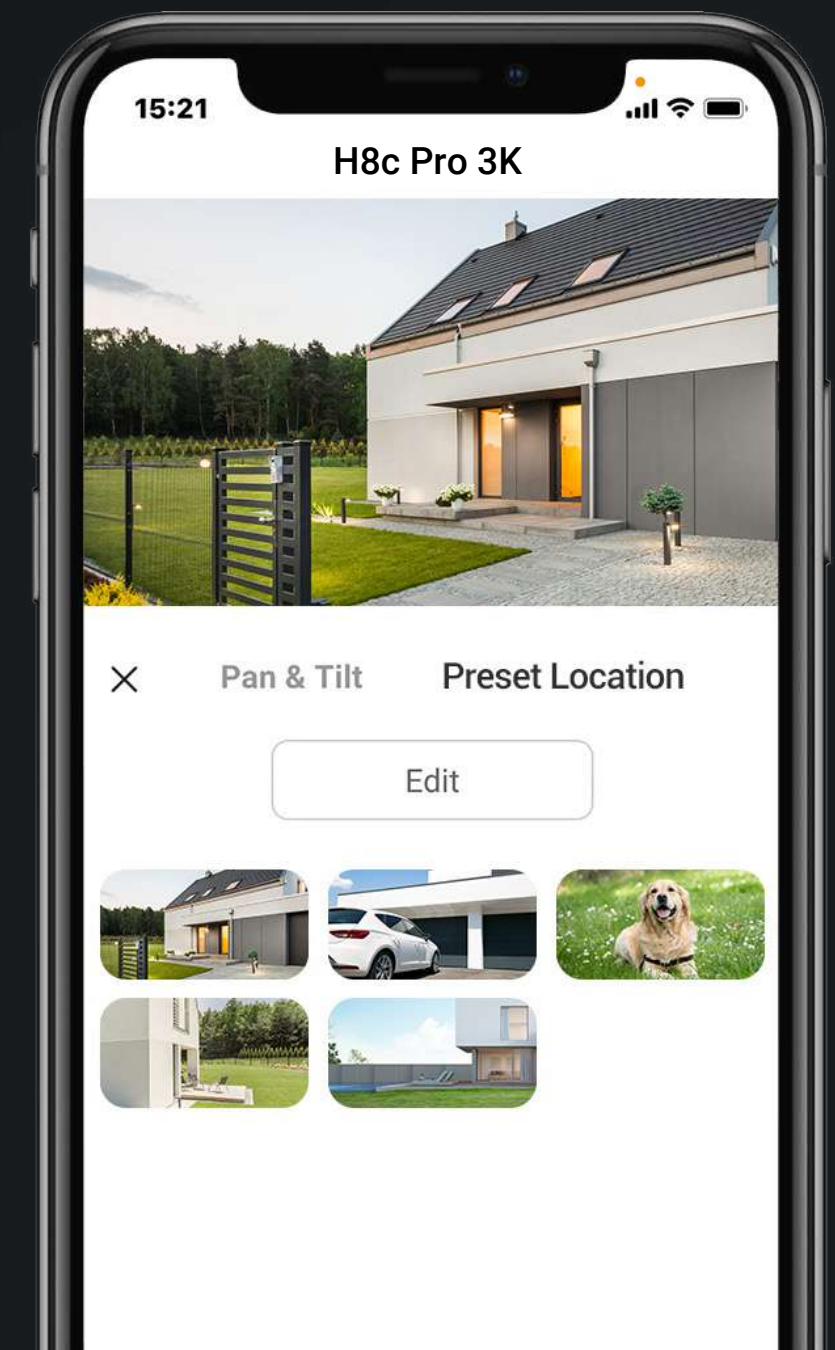

One click return to the preset location

You can use the EZVIZ App to set up 12 most frequently used vision spots, so that the H8c Pro 3K adeptly navigates back to your preferred viewing angle with just one click.