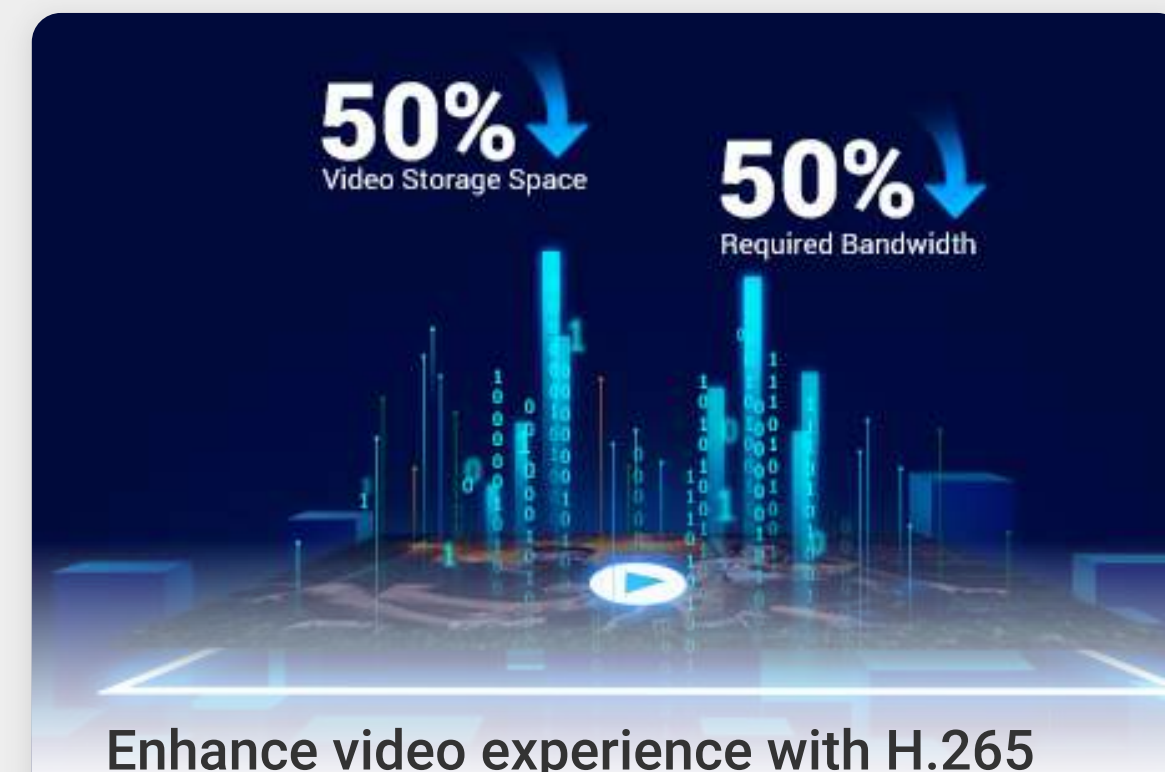

Enhance video experience with H.265

The H.265 creates a smoother viewing experience while only using about 50% of the data storage space required by cameras with H.264.²