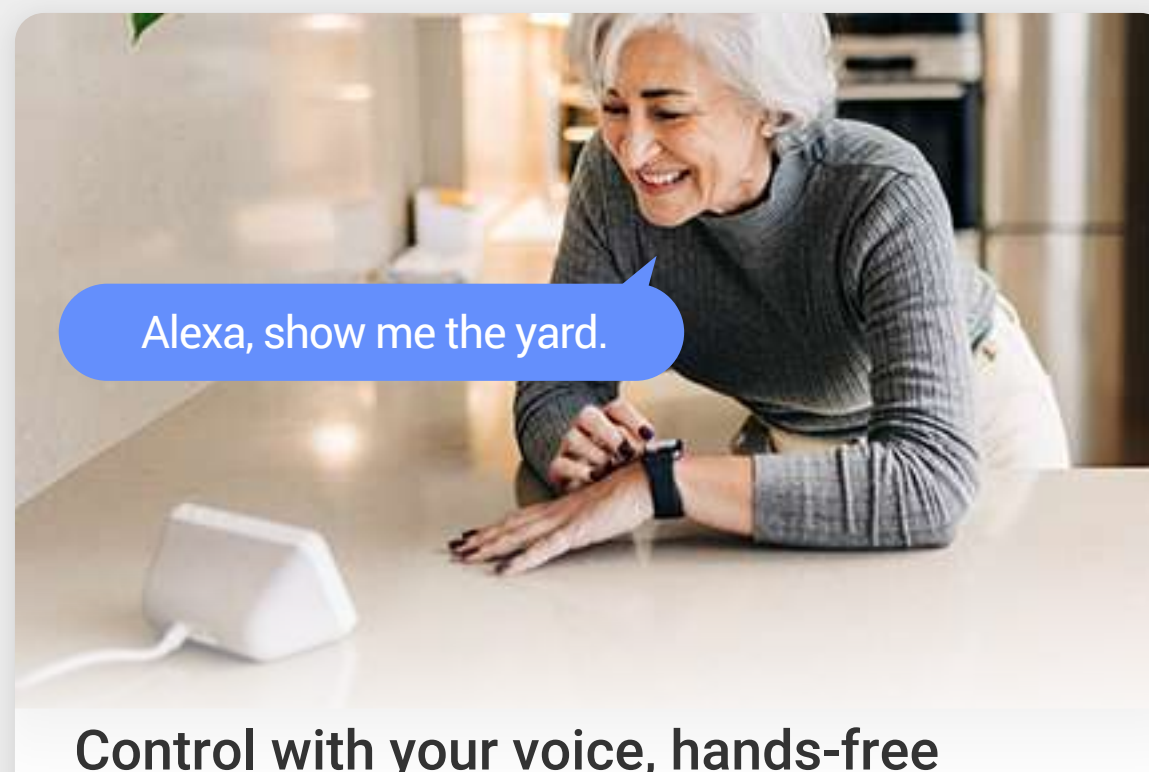

### Install easily, with a detachable design

The camera detaches the mounting base from its main body, so you don't need to hold the whole device while finding the best installation spot.

### Respond with high-quality audio

Easily respond to any visitor by simply using your phone to speak remotely. The H8c Pro 3K can also auto-play a recorded voice message when a motion is detected.

### Use active defense to deter

Upon detection of intruders, the camera will set off a loud siren and flash four flash dazzling spotlights<sup>1</sup> to let the invited strangers know they have been detected.

### Control with your voice, hands-free

The camera can integrate with your existing voice assistants. You can pull up the video feed by simply saying "Alexa" or "Hey Google".<sup>3</sup>